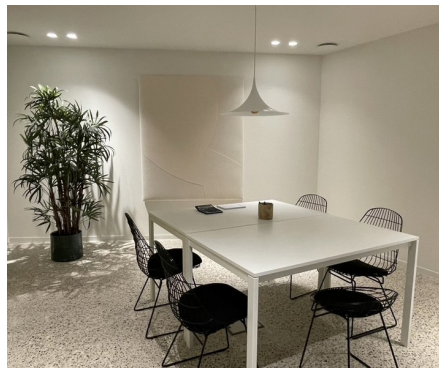

Offices for rent

1950 Kraainem

€ 1.000

🏠 23 m² 📄 1