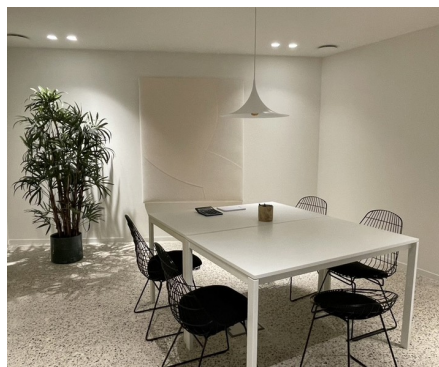

Offices for rent

1200 Woluwe-Saint-Lambert

€ 850

🏠 23 m² 📄 1

Description

Krainem, on the border of Woluwe-St-Lambert - From €850/month - We offer several workspaces with surfaces ranging from +/-13 to +/-23m2. The spaces are semi-furnished, have a shared kitchen and sanitary facilities and are located in a high-quality finished building from 2017. Easily accessible location both by car and public transport. Rent includes consumption (water, heating, electricity), internet and property tax. Underground parking available (130€/month/parking). Call us for additional information: 0474 56 67 87.